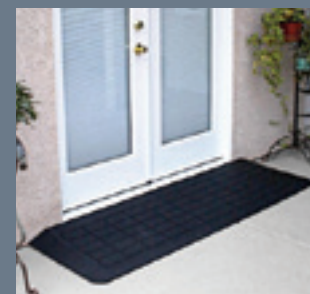

FEATURES

- No load weight limitations
- Molded miter ends
- Made of recycled material
- Designed and tested for maximum slip resistance
- Field fitted with simple cutting tools
- Simple installation in 15 to 25 mins.
- No fasteners required for installation
- Foot traffic is quiet and solid
- Comes with Limited Lifetime Warranty

Item Number	Material	Length	Width	Usable Width	Height	Weight
RAEZ0010**	Rubber	3-1/4"	41-1/2"	32"	1/2"	3 lbs.
RAEZ0110**	Rubber	8"	46"	32"	1"	8 lbs.
RAEZ1110**	Rubber	14"	46"	36"	1-3/8"	20 lbs.
RAEZ1510**	Rubber	22"	46"	36"	1-5/8"	40 lbs.
RAEZ2100**	Rubber	24"	60"	50"	2"	62 lbs.

Not sure which ramp length you need? Refer to pages 13-14 to help you.

*Variety of colors available. Colors vary slightly due to printing. Coating may fade or discolor over time. ** Only available in black.